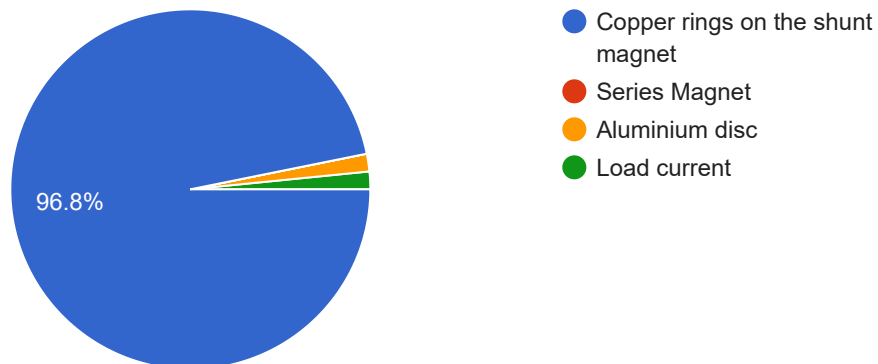

Flux produced by series magnet in Induction type wattmeter is directly proportional to

63 responses

Flux produced by shunt magnet in Induction type wattmeter is directly proportional to

63 responses

Flux created by the shunt magnet of Induction type wattmeter lags 90 degree behind the circuit voltage by

63 responses