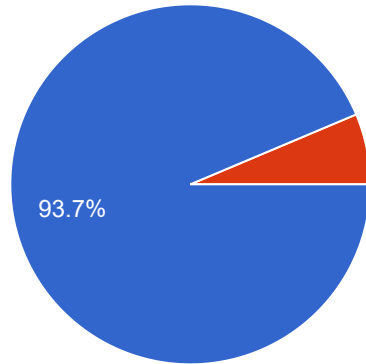

Induction type wattmeter has

63 responses

- Uniform scale
- Non uniform scale
- Less power consumption
- to measure DC power only

Induction type wattmeter is free from the effect of stray magnetic field

63 responses