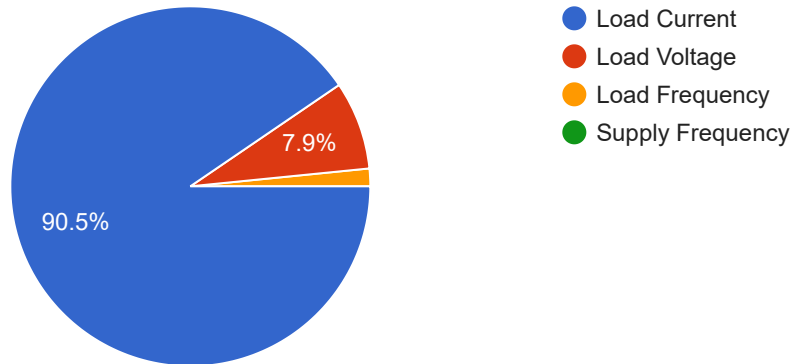

Flux produced by series magnet in Induction type wattmeter is directly proportional to

63 responses

Flux produced by shunt magnet in Induction type wattmeter is directly proportional to

63 responses