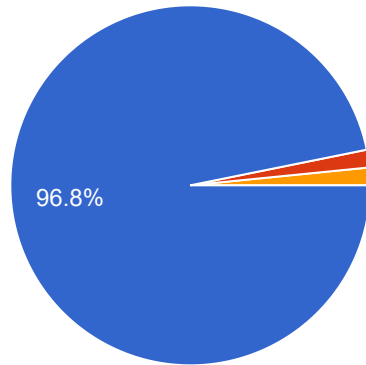

- True
- False
- Sometimes true and sometimes false
- not defined

This content is neither created nor endorsed by Google. [Report Abuse](#) - [Terms of Service](#) - [Privacy Policy](#)

Google Forms