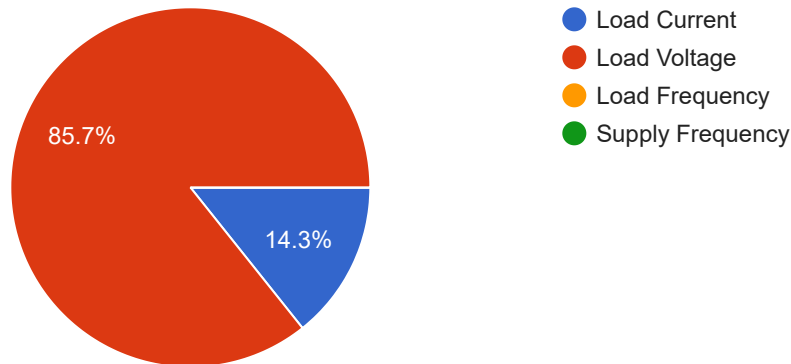

Flux produced by series magnet in Induction type wattmeter is directly proportional to

63 responses

Flux produced by shunt magnet in Induction type wattmeter is directly proportional to

63 responses

Flux created by the shunt magnet of Induction type wattmeter lags 90 degree behind the circuit voltage by